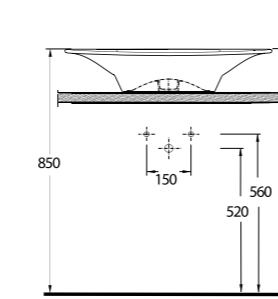

Lavabo
Banyo Mobilyası
uyumludur.
Washbasin
Compatible with
bathroom furnitures.

35381
Lagina

Lavabo
Banyo Mobilyası
uyumludur.
Washbasin
Compatible with
bathroom furnitures.