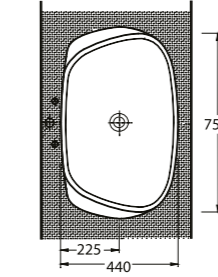

Batarya Deliksiz Lavabo
Banyo Mobilyası
uyumludur.
Bowl Washbasin without
tap hole compatible with
bathroom furnitures.

56303