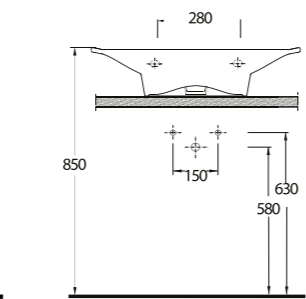

Lavabo
Banyo Mobilyası
uyumludur.
Washbasin
Compatible with
bathroom furnitures.

40711
Trisa