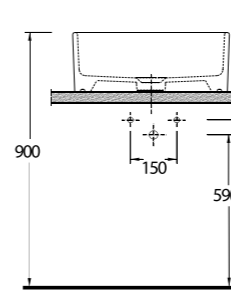

Lavabo
Banyo Mobilyası
uyumludur.
Washbasin
Compatible
with bathroom
furnitures.