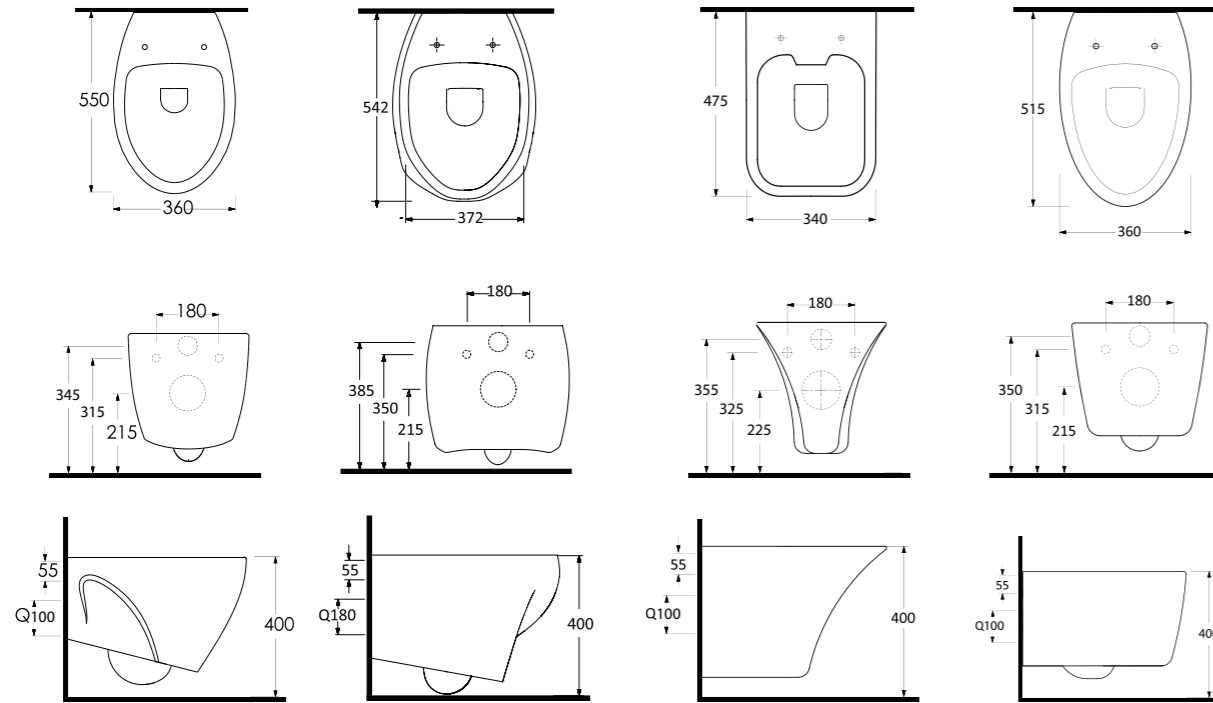

87303 Diamas

87303 Diamas

56303 Sura

46303 Arna

Asma Klozet
Gömme Rezervuar
uyumludur.
Wall-mounted WC
compatible with
concealed cistern.

Asma Klozet
Gömme Rezervuar
uyumludur.
Wall-mounted WC
compatible with
concealed cistern.

Asma Klozet
Gömme Rezervuar
uyumludur.
Wall-mounted WC
compatible with
concealed cistern.

Asma Klozet
Gömme Rezervuar
uyumludur.
Wall-mounted WC
compatible with
concealed cistern.