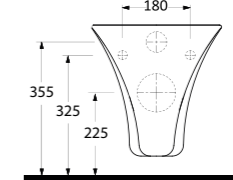

EGESTERILE

Lavabo ve klozetleri hijyenik özellik kazanmış ve bu özellik hem TSE laboratuvarlarının hem de tam donanımlı akredite laboratuvarlarca ispat edilmiştir. Sağlığımızı tehdit eden mikro canavarların karşı koruma sağlamakta anti-bakteriyel yüzeyler yaratmaktadır.

EGERIMLESS

aQuasave

Aquasave Klozetler 6 Litre yerine 4 Litre su ile etkin temizlik sağlar.
Aquasave significantly reduces the water used in flushing from 6 to 4 liters.