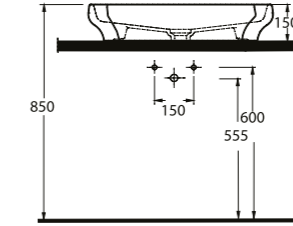

Batarya Deliksiz Lavabo
Banyo Mobilyası
uyumludur. Bowl Washbasin
without tap hole
compatible with bathroom
furnitures.

46303