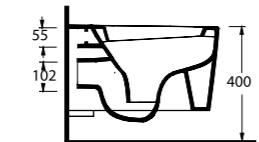

Asma Klozet
Gömme Rezervuar
uyumludur.
Wall-mounted WC
compatible with
concealed cistern.

68303 Didyma

Asma Klozet
Gömme Rezervuar
uyumludur.
Wall-mounted WC
compatible with
concealed cistern.