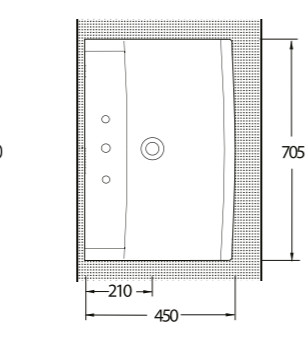

Lavabo
Banyo Mobilyası
uyumludur.
Washbasin
Compatible with
bathroom furnitures.

40711
Trisa