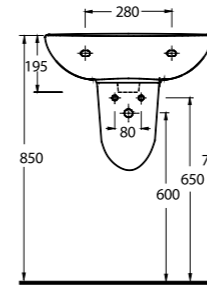

Lavabo
15102 Tam Ayak ve
16302 Yarım Ayak uyumludur.
Washbasin compatible with
16302 half pedestal and
15102 full pedestal.

aQuasave

Altın Çıkışlı Klozet
15104 Rezervuar
uyumludur.
Close coupled WC (S-Trap)
compatible with 15104
cistern.

Arkadan Çıkışlı Klozet
15104 Rezervuar uyumludur.
Close coupled WC (P-Trap)
compatible with 15104 cistern.