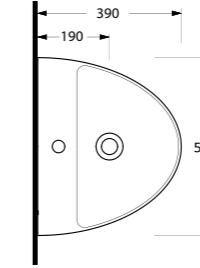

64501
Monoblok Asma Lavabo
 Monoblock Wall-hung Washbasin

64303
Asma Klozet
 Wall-mounted WC

64501

Monoblok Asma Lavabo
 Monoblock Wall-hung
 Washbasin

64303

Asma Klozet
Gömme Rezervuar uyumludur.
 Wall-mounted WC Compatible
 with concealed cistern.