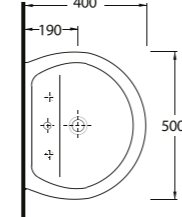

91501 Lissa

91451 Lissa

91351 Lissa

Oval Lavabo
10302 Yarım Ayak
uyumludur.
Oval Washbasin
Compatible with
10302 half
pedestal.

Oval Lavabo
10202 Yarım Ayak
uyumludur.
Oval Washbasin
Compatible with
10202 half
pedestal.

Oval Lavabo
10202 Yarım Ayak
uyumludur.
Oval Washbasin
Compatible with
10202 half pedestal.

Oval Lavabo
20202 Yarım Ayak
uyumludur.
Oval Washbasin
Compatible with
20202 half
pedestal.

Oval Lavabo
20202 Yarım Ayak
uyumludur.
Oval Washbasin
Compatible with
20202 half
pedestal.

Köşeli Lavabo
Cornered Washbasin

Köşeli Lavabo
Cornered Washbasin

Köşeli Lavabo
Cornered Washbasin