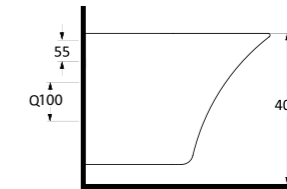

EGESTERILE

Lavabo ve klozetleri hijyenik özellik kazanmış ve bu özellik hem TSE laboratuvarlarının hem de tam donanımlı akredite laboratuvarlarca ispat edilmiştir. Sağlığımızı tehdit eden mikro canavarların karşı koruma sağlamakta anti-bakteriyel yüzeyler yaratmaktadır.

EGERIMLESS

aQuasave

Aquasave Klozetler 6 Litre yerine 4 Litre su ile etkin temizlik sağlar.
Aquasave significantly reduces the water used in flushing from 6 to 4 liters.