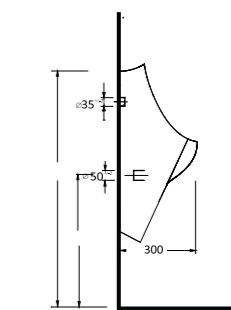

Arkadan Su Girişli
Pisuar
Back Water Inlet Urinal