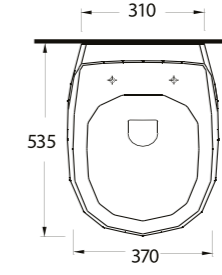

Asma Klozet
Gömme Rezervuar
uyumludur.
Wall-mounted WC
compatible
with concealed cistern.