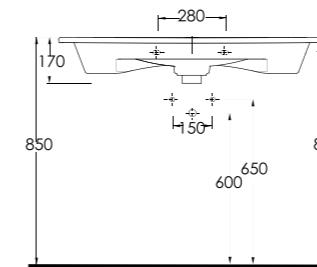

35021

Lagina
100 cm

İnce Bantlı
Yatay Sifonlu Lavabo
Mobilya uyumludur.
Slim Band Washbasin
compatible with bathroom
furnitures.