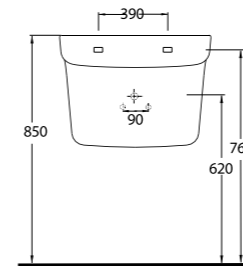

76531
Monoblok Asma Lavabo
Monoblock Wall-hung
Washbasin

76000
(76403 - 72224)
Duvara Tam Dayalı WC Set
Back to wall WC Set

76303
Asma Klozet
Wall - Mounted WC

76531

Monoblok Asma Lavabo
Monoblock Wall-Hung
Washbasin