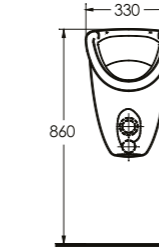

Arkadan Su Girişli
Pisuar
Back Water Inlet Urinal

92118
Sinda