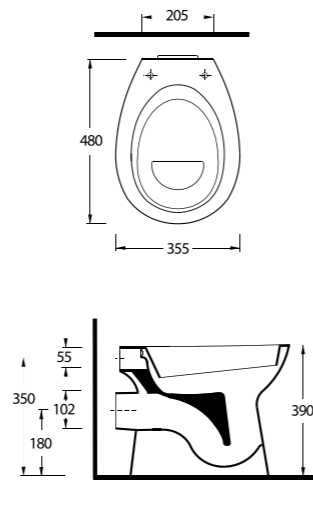

(P-trap)
Hastane Tipi
Arkadan Çıkışlı Klozet
Stand Alone Wash-Out
WC
(Flach / Hospital Type)