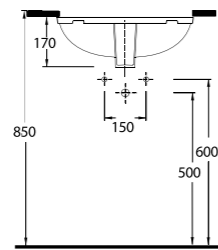

90561 Pınara

Oval
Tezgah Üstü Lavabo
56 x 47,5 cm
Oval
Countertop
Washbasin