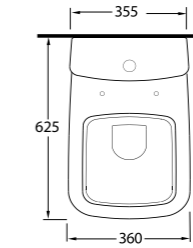

Duvara Tam Dayalı Klozet Set
76403 Klozet, 72224
Rezervuar ile uyumludur.
Back to Wall WC Set
76403 WC pan compatible
with 72224 Cistern.

76303