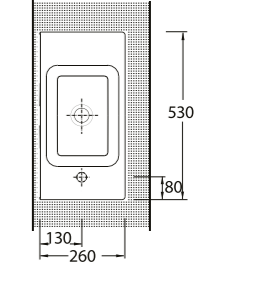

Lavabo
Banyo Mobilyası
uyumludur.
Washbasin
Compatible
with bathroom
furnitures.