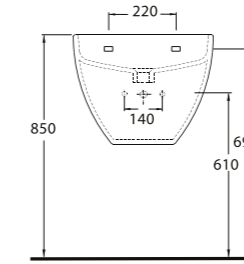

86511
Monoblok Asma Lavabo
Monoblock Wall-hung Washbasin

86303
Asma Klozet
Wall-mounted WC

86511

Monoblok Asma Lavabo
Monoblock Wall-hung
Washbasin

86303

Asma Klozet
Gömme Rezervuar
uyumludur.
Wall-mounted WC
Compatible
with concealed cistern.