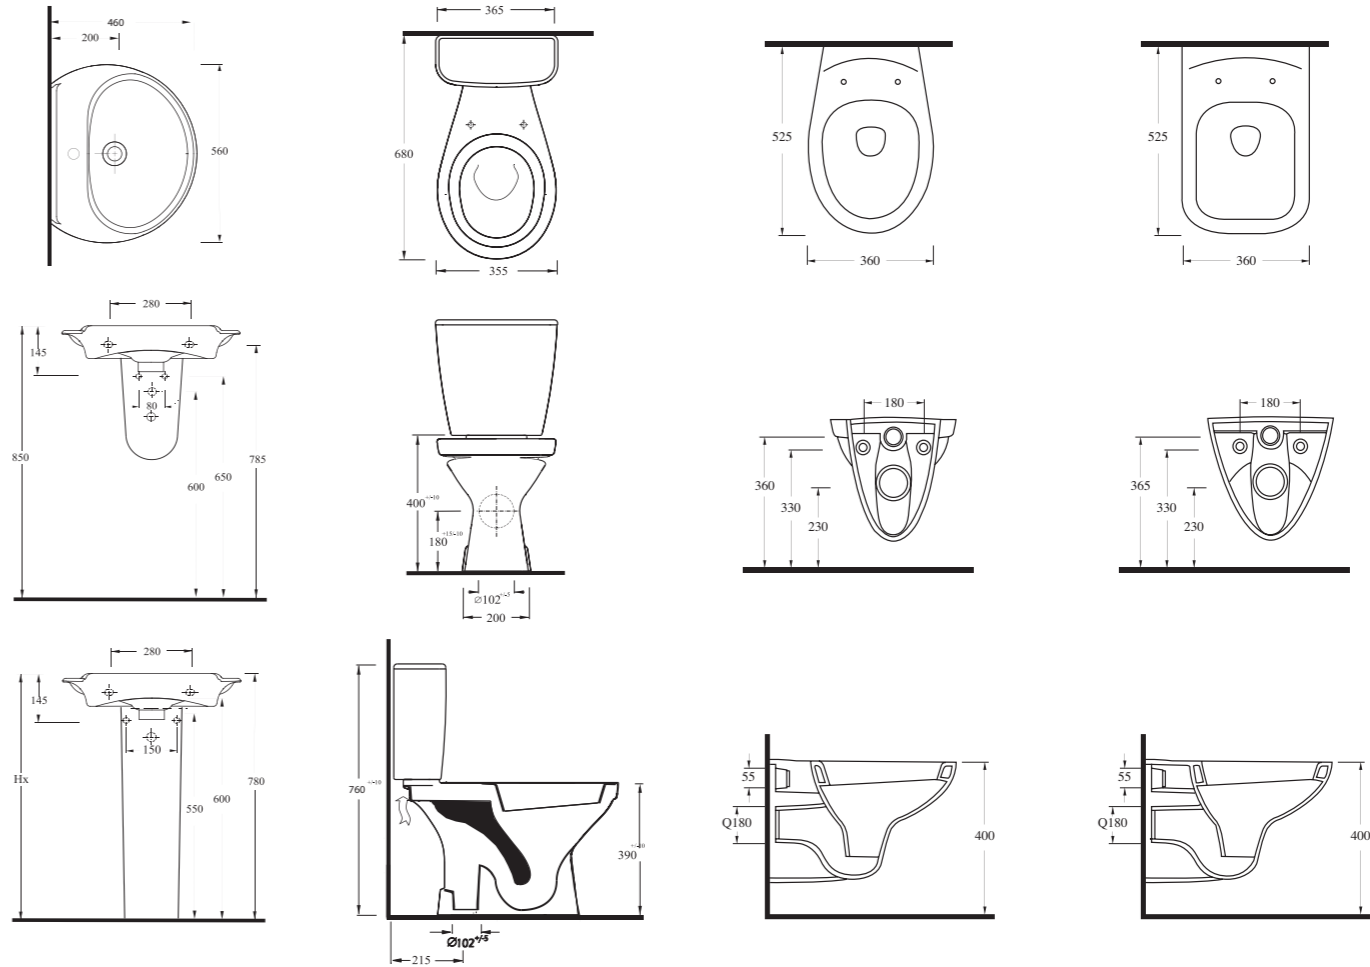

Lavabo
60402 tam ayak ve 20202
yarım ayak ve mobilya üzeri
kullanımla uyumludur.
Washbasin Compatible with
60402 (full pedestal), 20202
(half pedestal) and bathroom
furnitures.

Alttan Çıkışlı Klozet
14104 rezervuar ile
uyumludur.
S-trap closed coupled WC
compatible with 14104

Era Asma Klozet
Gömme Rezervuar
uyumludur.
Era Wall-Hung WC
compatible with
concealed cistern.

Olympos Asma Klozet
Gömme Rezervuar
uyumludur.
Olympos Wall-Hung
WC compatible with
concealed cistern.