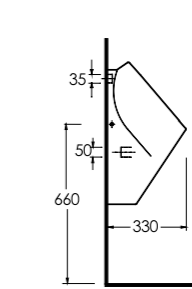

Arkadan Su Girişli
Pisuar
Back Water Inlet Urinal

74108
Catamaran