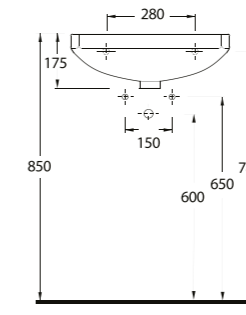

91501 Lissa

91451 Lissa

91351 Lissa

Oval Lavabo
10302 Yarım Ayak
uyumludur.
Oval Washbasin
Compatible with
10302 half
pedestal.

Oval Lavabo
10202 Yarım Ayak
uyumludur.
Oval Washbasin
Compatible with
10202 half
pedestal.

Oval Lavabo
10202 Yarım Ayak
uyumludur.
Oval Washbasin
Compatible with
10202 half pedestal.

Oval Lavabo
20202 Yarım Ayak
uyumludur.
Oval Washbasin
Compatible with
20202 half
pedestal.

Oval Lavabo
20202 Yarım Ayak
uyumludur.
Oval Washbasin
Compatible with
20202 half
pedestal.

Köşeli Lavabo
Cornered Washbasin

Köşeli Lavabo
Cornered Washbasin

Köşeli Lavabo
Cornered Washbasin