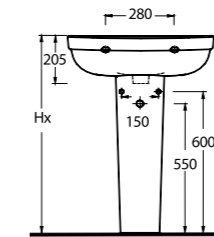

Lavabo
35102 Tam Ayak ve
78302 Yarım Ayak
uyumludur.
Washbasin compatible with
78302 half pedestal and
78102 full pedestal.

35403

Duvara Tam Dayalı Klozet
35104 Rezervuar
uyumludur.
Back to wall WC
compatible with 35104
cistern.