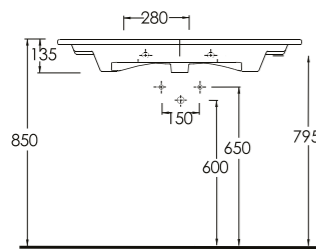

35011

Lagina
100 cm

İnce Bantlı Lavabo
Mobilya uyumludur.
Slim Band Washbasin
compatible with bathroom
furnitures.