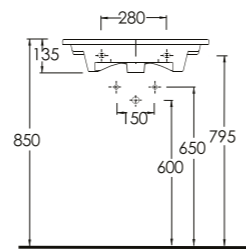

35711

Lagina
70 cm

İnce Bantlı Lavabo
Mobilya uyumludur.
Slim Band Washbasin
compatible with bathroom
furnitures.

35611

Lagina
60 cm

İnce Bantlı Lavabo
Mobilya uyumludur.
Slim Band Washbasin
compatible with bathroom
furnitures.