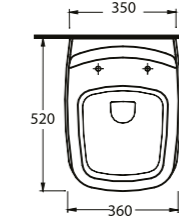

Asma Klozet
Gömme Rezervuar uyumludur.
Wall-mounted WC
compatible with concealed
cistern.

46000