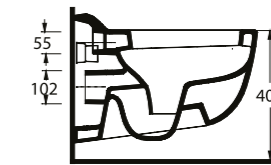

Asma Klozet
Gömme Rezervuar
uyumludur.
Wall-mounted WC
Compatible with concealed
cistern.