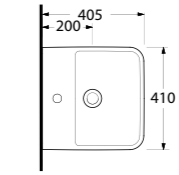

Monoblock Lavabo
Banyo Mobilyası
uyumludur.
Monoblock Washbasin
compatible with bathroom
furnitures.

36303