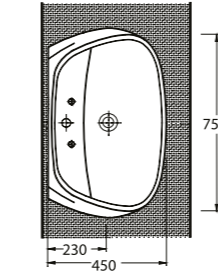

56711
Batarya Delikli Lavabo
Bowl Washbasin with
Tap Hole

56701
Batarya Deliksiz Lavabo
Bowl Washbasin without
Tap Hole

56303
Asma Klozet
Wall-Mounted WC

56711

Batarya Delikli Lavabo
Banyo Mobilyası
uyumludur.
Bowl Washbasin with
tap hole compatible with
bathroom furnitures.