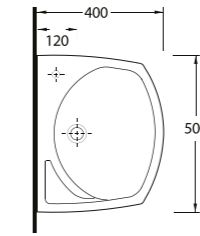

91501 Lissa

91451 Lissa

91351 Lissa

Oval Lavabo
10302 Yarım Ayak
uyumludur.
Oval Washbasin
Compatible with
10302 half
pedestal.

Oval Lavabo
10202 Yarım Ayak
uyumludur.
Oval Washbasin
Compatible with
10202 half
pedestal.

Oval Lavabo
10202 Yarım Ayak
uyumludur.
Oval Washbasin
Compatible with
10202 half pedestal.

Oval Lavabo
20202 Yarım Ayak
uyumludur.
Oval Washbasin
Compatible with
20202 half
pedestal.

Oval Lavabo
20202 Yarım Ayak
uyumludur.
Oval Washbasin
Compatible with
20202 half
pedestal.

Köşeli Lavabo
Cornered Washbasin

Köşeli Lavabo
Cornered Washbasin

Köşeli Lavabo
Cornered Washbasin