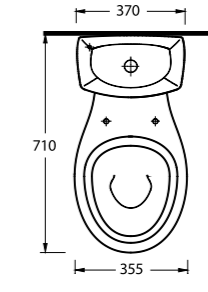

Lavabo
15102 Tam Ayak ve
16302 Yarım Ayak uyumludur.
Washbasin compatible with
16302 half pedestal and
15102 full pedestal.

aQuasave

Altın Çıkışlı Klozet
15104 Rezervuar
uyumludur.
Close coupled WC (S-Trap)
compatible with 15104
cistern.

Arkadan Çıkışlı Klozet
15104 Rezervuar uyumludur.
Close coupled WC (P-Trap)
compatible with 15104 cistern.