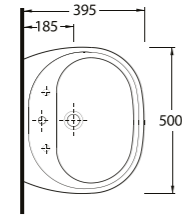

91501 Lissa

91451 Lissa

91351 Lissa

Oval Lavabo
10302 Yarım Ayak
uyumludur.
Oval Washbasin
Compatible with
10302 half
pedestal.

Oval Lavabo
10202 Yarım Ayak
uyumludur.
Oval Washbasin
Compatible with
10202 half
pedestal.

Oval Lavabo
10202 Yarım Ayak
uyumludur.
Oval Washbasin
Compatible with
10202 half pedestal.

Oval Lavabo
20202 Yarım Ayak
uyumludur.
Oval Washbasin
Compatible with
20202 half
pedestal.

Oval Lavabo
20202 Yarım Ayak
uyumludur.
Oval Washbasin
Compatible with
20202 half
pedestal.

Köşeli Lavabo
Cornered Washbasin

Köşeli Lavabo
Cornered Washbasin

Köşeli Lavabo
Cornered Washbasin