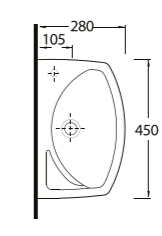

91501 Lissa

91451 Lissa

91351 Lissa

Oval Lavabo
10302 Yarım Ayak
uyumludur.
Oval Washbasin
Compatible with
10302 half
pedestal.

Oval Lavabo
10202 Yarım Ayak
uyumludur.
Oval Washbasin
Compatible with
10202 half
pedestal.

Oval Lavabo
10202 Yarım Ayak
uyumludur.
Oval Washbasin
Compatible with
10202 half pedestal.

Oval Lavabo
20202 Yarım Ayak
uyumludur.
Oval Washbasin
Compatible with
20202 half
pedestal.

Oval Lavabo
20202 Yarım Ayak
uyumludur.
Oval Washbasin
Compatible with
20202 half
pedestal.

Köşeli Lavabo
Cornered Washbasin

Köşeli Lavabo
Cornered Washbasin

Köşeli Lavabo
Cornered Washbasin