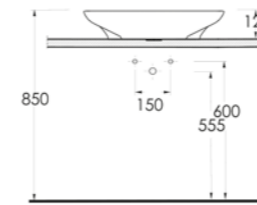

Aquasave Klozetler 6 Litre yerine 4 Litre su ile etkin temizlik sağlar.
Aquasave significantly reduces the water used in flushing from 6 to 4 liters.