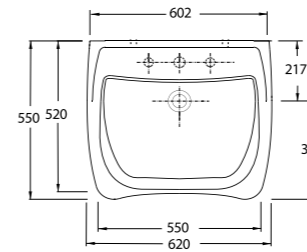

Lavabo
Açık Sifon uyumludur.
Disabled washbasin
compatible with exposed
siphon.

52103