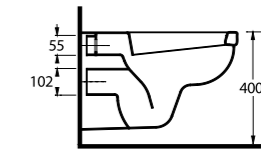

Asma Klozet
Gömme Rezervuar
uyumludur.
Wall - Mounted WC
compatible with concealed
cistern.