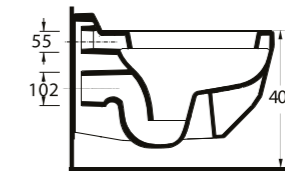

Asma Klozet
Gömme Rezervuar
uyumludur.
Wall-mounted WC
compatible
with concealed cistern.