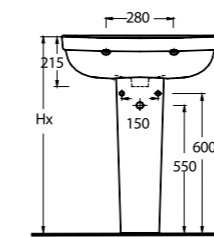

35651 - 78302
65 cm Lavabo - Yarım Ayak
Washbasin 65 cm -
Half-pedestal

35303
Asma Klozet
Wall-mounted WC

35651

Lavabo
35102 Tam Ayak ve
78302 Yarım Ayak
uyumludur.
Washbasin compatible with
78302 half pedestal and
78102 full pedestal.