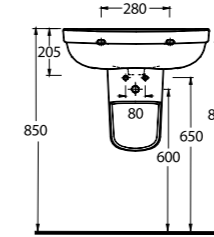

Lavabo
35102 Tam Ayak ve
78302 Yarım Ayak
uyumludur.
Washbasin compatible with
78302 half pedestal and
78102 full pedestal.

35403

Duvara Tam Dayalı Klozet
35104 Rezervuar
uyumludur.
Back to wall WC
compatible with 35104
cistern.