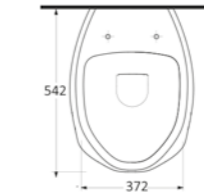

Aquasave Klozetler 6 Litre yerine 4 Litre su ile etkin temizlik sağlar.
Aquasave significantly reduces the water used in flushing from 6 to 4 liters.