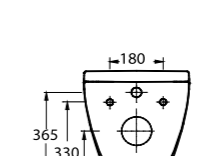

72303 Tyana

Asma Klozet
Gömme Rezervuar
uyumludur.
Wall - Mounted WC
compatible with
concealed cistern.