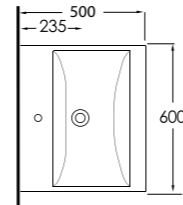

35711

Lagina
70 cm

İnce Bantlı Lavabo
Mobilya uyumludur.
Slim Band Washbasin
compatible with bathroom
furnitures.

35611

Lagina
60 cm

İnce Bantlı Lavabo
Mobilya uyumludur.
Slim Band Washbasin
compatible with bathroom
furnitures.