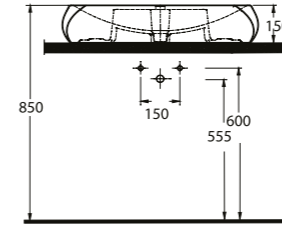

56711
Batarya Delikli Lavabo
Bowl Washbasin with
Tap Hole

56701
Batarya Deliksiz Lavabo
Bowl Washbasin without
Tap Hole

56303
Asma Klozet
Wall-Mounted WC

56711

Batarya Delikli Lavabo
Banyo Mobilyası
uyumludur.
Bowl Washbasin with
tap hole compatible with
bathroom furnitures.