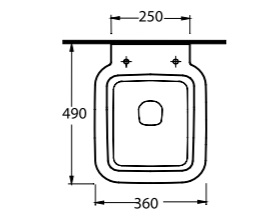

Asma Klozet
Gömme Rezervuar
uyumludur.
Wall-mounted WC
compatible with
concealed cistern.

68303 Didyma

Asma Klozet
Gömme Rezervuar
uyumludur.
Wall-mounted WC
compatible with
concealed cistern.