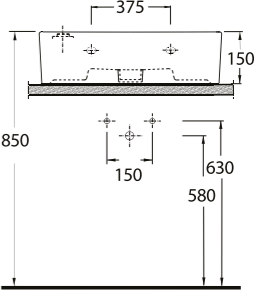

Lavabo
Banyo Mobilyası
uyumludur.
Washbasin
Compatible
with bathroom
furnitures.