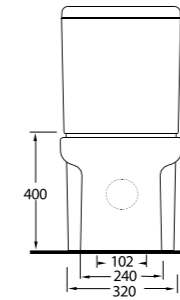

Duvara Tam Dayalı Klozet Set
76403 Klozet, 72224
Rezervuar ile uyumludur.
Back to Wall WC Set
76403 WC pan compatible
with 72224 Cistern.

76303