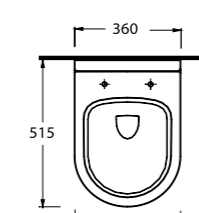

72303 Tyana

Asma Klozet
Gömme Rezervuar
uyumludur.
Wall - Mounted WC
compatible with
concealed cistern.