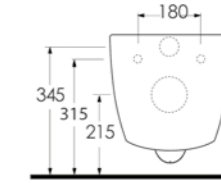

Aquasave Klozetler 6 Litre yerine 4 Litre su ile etkin temizlik sağlar.
Aquasave significantly reduces the water used in flushing from 6 to 4 liters.