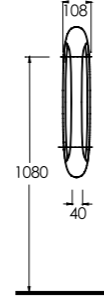

PİSUVARLAR URINALS

Üstten Su Girişli Pisuar
Top Water Inlet Urinal

Arkadan Su Girişli Pisuar
Back Water Inlet Urinal

Pisuar Ara Bölme
Urinal with Seperator

HELA TAŞLARI

En son teknoloji ile üretilen helataşları, özel kanal yapıları sayesinde, su basıncını maksimum düzeyde kullanarak, 9 litre yerine 5 litre su ile etkin temizlik sağlıyor.

SQUATTING PANS

Engineered using the latest technology, the Pinara series, thanks to a special canal design which takes advantage of a sharper gradient to produce the maximum water pressure possible, reduces the amount of water required to 5 instead of 9 liters for maximum flushing efficiency.