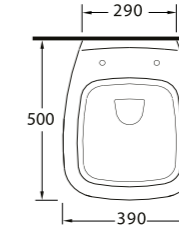

86511
Monoblok Asma Lavabo
Monoblock Wall-hung Washbasin

86303
Asma Klozet
Wall-mounted WC

86511

Monoblok Asma Lavabo
Monoblock Wall-hung
Washbasin

86303

Asma Klozet
Gömme Rezervuar
uyumludur.
Wall-mounted WC
Compatible
with concealed cistern.