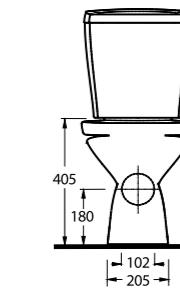

Lavabo
15102 Tam Ayak ve
16302 Yarım Ayak uyumludur.
Washbasin compatible with
16302 half pedestal and
15102 full pedestal.

aQuasave

Altın Çıkışlı Klozet
15104 Rezervuar
uyumludur.
Close coupled WC (S-Trap)
compatible with 15104
cistern.

Arkadan Çıkışlı Klozet
15104 Rezervuar uyumludur.
Close coupled WC (P-Trap)
compatible with 15104 cistern.