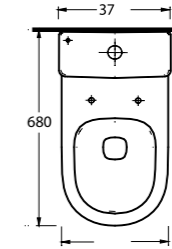

Lavabo
35102 Tam Ayak ve
78302 Yarım Ayak
uyumludur.
Washbasin compatible with
78302 half pedestal and
78102 full pedestal.

Lavabo
35102 Tam Ayak ve
78302 Yarım Ayak
uyumludur.
Washbasin compatible with
78302 half pedestal and
78102 full pedestal.

Duvara Tam Dayalı Klozet
35104 Rezervuar
uyumludur.
Back to wall WC
compatible with 35104
cistern.

35303

Asma Klozet
Gömme Rezervuar
uyumludur.
Wall - Mounted WC
compatible with concealed
cistern.