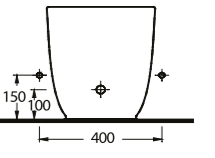

Aquasave Klozetler 6 Litre yerine 4 Litre su ile etkin temizlik sağlar.
Aquasave significantly reduces the water used in flushing from 6 to 4 liters.