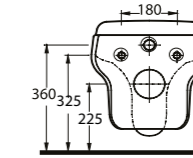

Asma Klozet
Gömme Rezervuar uyumludur.
Wall-mounted WC
compatible with concealed
cistern.

46000