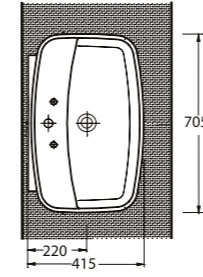

46711
Batarya Delikli Lavabo
Bowl washbasin with
tap hole

46701
Batarya Deliksiz Lavabo
Bowl washbasin without tap hole

46303
Asma Klozet
Wall-mounted
WC

46711

Batarya Delikli Lavabo
Banyo Mobilyası uyumludur.
Bowl Washbasin with
tap hole compatible with
bathroom furnitures.