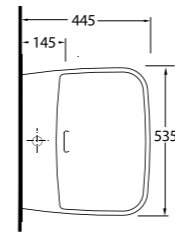

76531
Monoblok Asma Lavabo
Monoblock Wall-hung
Washbasin

76000
(76403 - 72224)
Duvara Tam Dayalı WC Set
Back to wall WC Set

76303
Asma Klozet
Wall - Mounted WC

76531

Monoblok Asma Lavabo
Monoblock Wall-Hung
Washbasin