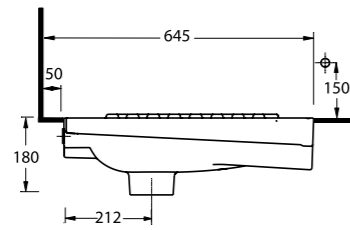

47107 Elipso

Hela Taşı
Arkadan Temiz Su
Girişli
Internal
flushing-back inlet