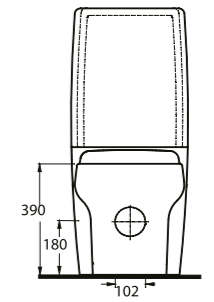

Duvara Tam Dayalı Klozet Set
46403 Klozet, 46104 Rezervuar
ile uyumludur.
Back to Wall WC Set
46403 WC pan compatible with
46104 Cistern.