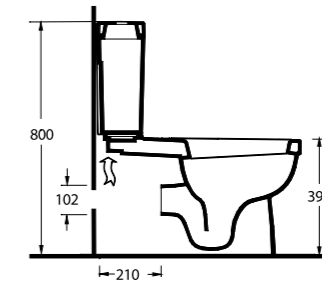

Lavabo
35102 Tam Ayak ve
78302 Yarım Ayak
uyumludur.
Washbasin compatible with
78302 half pedestal and
78102 full pedestal.

Lavabo
35102 Tam Ayak ve
78302 Yarım Ayak
uyumludur.
Washbasin compatible with
78302 half pedestal and
78102 full pedestal.

Duvara Tam Dayalı Klozet
35104 Rezervuar
uyumludur.
Back to wall WC
compatible with 35104
cistern.

35303

Asma Klozet
Gömme Rezervuar
uyumludur.
Wall - Mounted WC
compatible with concealed
cistern.