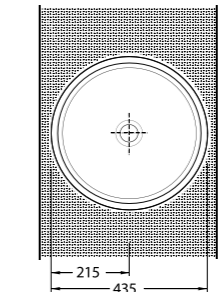

Lavabo
Banyo Mobilyası
uyumludur.
Washbasin
Compatible
with bathroom
furnitures.