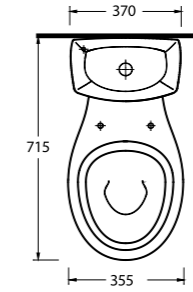

Lavabo
15102 Tam Ayak ve
16302 Yarım Ayak uyumludur.
Washbasin compatible with
16302 half pedestal and
15102 full pedestal.

aQuasave

Altın Çıkışlı Klozet
15104 Rezervuar
uyumludur.
Close coupled WC (S-Trap)
compatible with 15104
cistern.

Arkadan Çıkışlı Klozet
15104 Rezervuar uyumludur.
Close coupled WC (P-Trap)
compatible with 15104 cistern.