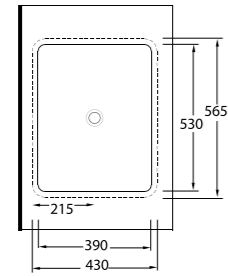

93501 Pınara

Dikdörtgen
Tezgah Altı Lavabo
51 x 40,5 cm
Rectangular
Undercounter
Washbasin