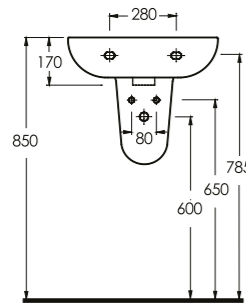

91501 Lissa

91451 Lissa

91351 Lissa

Oval Lavabo
10302 Yarım Ayak
uyumludur.
Oval Washbasin
Compatible with
10302 half
pedestal.

Oval Lavabo
10202 Yarım Ayak
uyumludur.
Oval Washbasin
Compatible with
10202 half
pedestal.

Oval Lavabo
10202 Yarım Ayak
uyumludur.
Oval Washbasin
Compatible with
10202 half pedestal.

Oval Lavabo
20202 Yarım Ayak
uyumludur.
Oval Washbasin
Compatible with
20202 half
pedestal.

Oval Lavabo
20202 Yarım Ayak
uyumludur.
Oval Washbasin
Compatible with
20202 half
pedestal.

Köşeli Lavabo
Cornered Washbasin

Köşeli Lavabo
Cornered Washbasin

Köşeli Lavabo
Cornered Washbasin