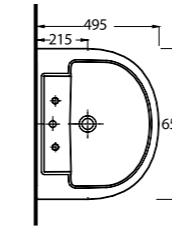

35651 - 78302
65 cm Lavabo - Yarım Ayak
Washbasin 65 cm -
Half-pedestal

35303
Asma Klozet
Wall-mounted WC

35651

Lavabo
35102 Tam Ayak ve
78302 Yarım Ayak
uyumludur.
Washbasin compatible with
78302 half pedestal and
78102 full pedestal.