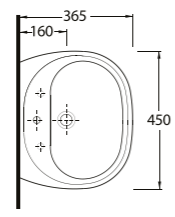

91501 Lissa

91451 Lissa

91351 Lissa

Oval Lavabo
10302 Yarım Ayak
uyumludur.
Oval Washbasin
Compatible with
10302 half
pedestal.

Oval Lavabo
10202 Yarım Ayak
uyumludur.
Oval Washbasin
Compatible with
10202 half
pedestal.

Oval Lavabo
10202 Yarım Ayak
uyumludur.
Oval Washbasin
Compatible with
10202 half pedestal.

Oval Lavabo
20202 Yarım Ayak
uyumludur.
Oval Washbasin
Compatible with
20202 half
pedestal.

Oval Lavabo
20202 Yarım Ayak
uyumludur.
Oval Washbasin
Compatible with
20202 half
pedestal.

Köşeli Lavabo
Cornered Washbasin

Köşeli Lavabo
Cornered Washbasin

Köşeli Lavabo
Cornered Washbasin