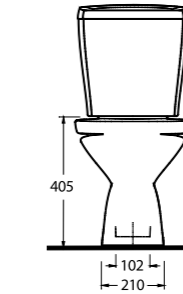

Lavabo
15102 Tam Ayak ve
16302 Yarım Ayak uyumludur.
Washbasin compatible with
16302 half pedestal and
15102 full pedestal.

aQuasave

Altın Çıkışlı Klozet
15104 Rezervuar
uyumludur.
Close coupled WC (S-Trap)
compatible with 15104
cistern.

Arkadan Çıkışlı Klozet
15104 Rezervuar uyumludur.
Close coupled WC (P-Trap)
compatible with 15104 cistern.