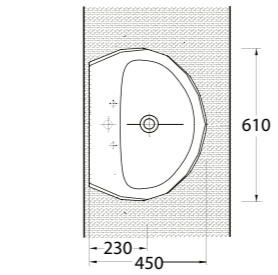

87601
Batarya Delikli Lavabo
Bowl Washbasin with Tap
Hole

87303
Asma Klozet
Wall-mounted WC

87601

Batarya Delikli Lavabo
Banyo Mobilyası
uyumludur.
Bowl Washbasin with
tap hole compatible with
bathroom furnitures.