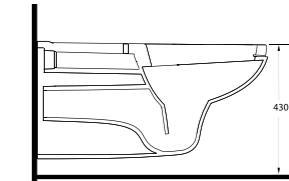

Asma Klozet
Disabled Wall Hung WC