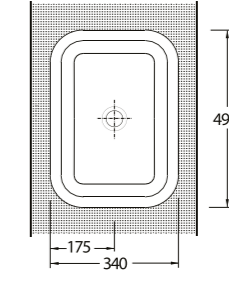

Lavabo
Banyo Mobilyası
uyumludur.
Washbasin
Compatible
with bathroom
furnitures.