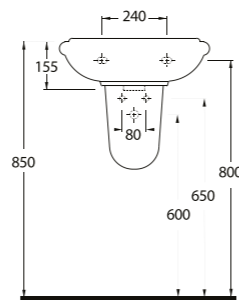

91501 Lissa

91451 Lissa

91351 Lissa

Oval Lavabo
10302 Yarım Ayak
uyumludur.
Oval Washbasin
Compatible with
10302 half
pedestal.

Oval Lavabo
10202 Yarım Ayak
uyumludur.
Oval Washbasin
Compatible with
10202 half
pedestal.

Oval Lavabo
10202 Yarım Ayak
uyumludur.
Oval Washbasin
Compatible with
10202 half pedestal.

Oval Lavabo
20202 Yarım Ayak
uyumludur.
Oval Washbasin
Compatible with
20202 half
pedestal.

Oval Lavabo
20202 Yarım Ayak
uyumludur.
Oval Washbasin
Compatible with
20202 half
pedestal.

Köşeli Lavabo
Cornered Washbasin

Köşeli Lavabo
Cornered Washbasin

Köşeli Lavabo
Cornered Washbasin