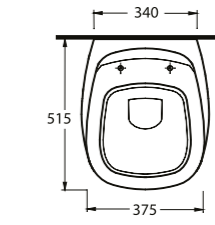

Asma Klozet
Gömme Rezervuar
uyumludur.
Wall-mounted WC
Compatible with concealed
cistern.