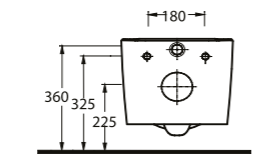

Asma Klozet
Gömme Rezervuar
uyumludur.
Wall-mounted WC
compatible with
concealed cistern.

68303 Didyma

Asma Klozet
Gömme Rezervuar
uyumludur.
Wall-mounted WC
compatible with
concealed cistern.