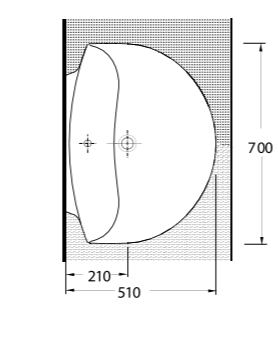

Lavabo
Banyo Mobilyası
uyumludur.
Washbasin
Compatible with
bathroom furnitures.

35381
Lagina

Lavabo
Banyo Mobilyası
uyumludur.
Washbasin
Compatible with
bathroom furnitures.