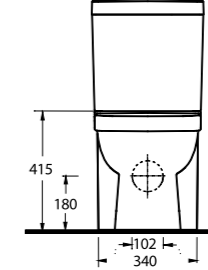

Lavabo
35102 Tam Ayak ve
78302 Yarım Ayak
uyumludur.
Washbasin compatible with
78302 half pedestal and
78102 full pedestal.

Lavabo
35102 Tam Ayak ve
78302 Yarım Ayak
uyumludur.
Washbasin compatible with
78302 half pedestal and
78102 full pedestal.

Duvara Tam Dayalı Klozet
35104 Rezervuar
uyumludur.
Back to wall WC
compatible with 35104
cistern.

35303

Asma Klozet
Gömme Rezervuar
uyumludur.
Wall - Mounted WC
compatible with concealed
cistern.