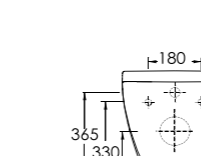

82323 Dropia

Asma Klozet
Gömme Rezervuar
uyumludur.
Wall-mounted WC
compatible with
concealed cistern.