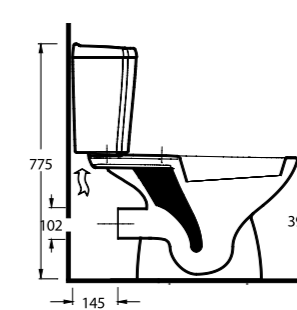

Lavabo
15102 Tam Ayak ve
16302 Yarım Ayak uyumludur.
Washbasin compatible with
16302 half pedestal and
15102 full pedestal.

aQuasave

Altın Çıkışlı Klozet
15104 Rezervuar
uyumludur.
Close coupled WC (S-Trap)
compatible with 15104
cistern.

Arkadan Çıkışlı Klozet
15104 Rezervuar uyumludur.
Close coupled WC (P-Trap)
compatible with 15104 cistern.