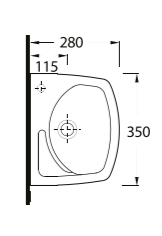

91501 Lissa

91451 Lissa

91351 Lissa

Oval Lavabo
10302 Yarım Ayak
uyumludur.
Oval Washbasin
Compatible with
10302 half
pedestal.

Oval Lavabo
10202 Yarım Ayak
uyumludur.
Oval Washbasin
Compatible with
10202 half
pedestal.

Oval Lavabo
10202 Yarım Ayak
uyumludur.
Oval Washbasin
Compatible with
10202 half pedestal.

Oval Lavabo
20202 Yarım Ayak
uyumludur.
Oval Washbasin
Compatible with
20202 half
pedestal.

Oval Lavabo
20202 Yarım Ayak
uyumludur.
Oval Washbasin
Compatible with
20202 half
pedestal.

Köşeli Lavabo
Cornered Washbasin

Köşeli Lavabo
Cornered Washbasin

Köşeli Lavabo
Cornered Washbasin