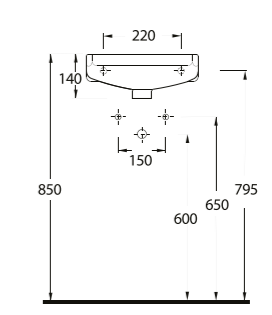

91501 Lissa

91451 Lissa

91351 Lissa

Oval Lavabo
10302 Yarım Ayak
uyumludur.
Oval Washbasin
Compatible with
10302 half
pedestal.

Oval Lavabo
10202 Yarım Ayak
uyumludur.
Oval Washbasin
Compatible with
10202 half
pedestal.

Oval Lavabo
10202 Yarım Ayak
uyumludur.
Oval Washbasin
Compatible with
10202 half pedestal.

Oval Lavabo
20202 Yarım Ayak
uyumludur.
Oval Washbasin
Compatible with
20202 half
pedestal.

Oval Lavabo
20202 Yarım Ayak
uyumludur.
Oval Washbasin
Compatible with
20202 half
pedestal.

Köşeli Lavabo
Cornered Washbasin

Köşeli Lavabo
Cornered Washbasin

Köşeli Lavabo
Cornered Washbasin