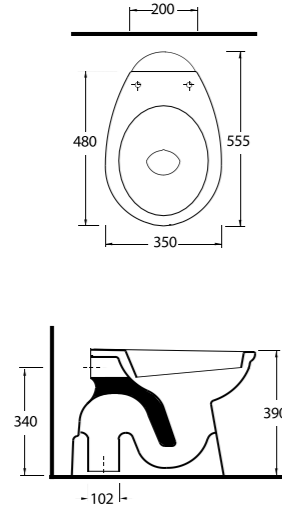

TEK PARÇA KLOZETLER SINGLE PIECE CLOSETS

(S-trap)
Alttan Çıkışlı Klozet
Close Coupled WC