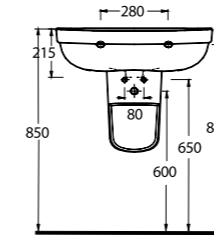

35651 - 78302
65 cm Lavabo - Yarım Ayak
Washbasin 65 cm -
Half-pedestal

35303
Asma Klozet
Wall-mounted WC

35651

Lavabo
35102 Tam Ayak ve
78302 Yarım Ayak
uyumludur.
Washbasin compatible with
78302 half pedestal and
78102 full pedestal.