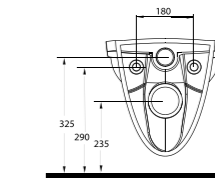

Asma Klozet
Disabled Wall Hung WC