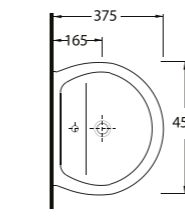

91501 Lissa

91451 Lissa

91351 Lissa

Oval Lavabo
10302 Yarım Ayak
uyumludur.
Oval Washbasin
Compatible with
10302 half
pedestal.

Oval Lavabo
10202 Yarım Ayak
uyumludur.
Oval Washbasin
Compatible with
10202 half
pedestal.

Oval Lavabo
10202 Yarım Ayak
uyumludur.
Oval Washbasin
Compatible with
10202 half pedestal.

Oval Lavabo
20202 Yarım Ayak
uyumludur.
Oval Washbasin
Compatible with
20202 half
pedestal.

Oval Lavabo
20202 Yarım Ayak
uyumludur.
Oval Washbasin
Compatible with
20202 half
pedestal.

Köşeli Lavabo
Cornered Washbasin

Köşeli Lavabo
Cornered Washbasin

Köşeli Lavabo
Cornered Washbasin