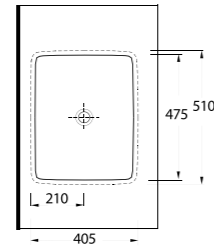

90561 Pınara

Oval
Tezgah Üstü Lavabo
56 x 47,5 cm
Oval
Countertop
Washbasin