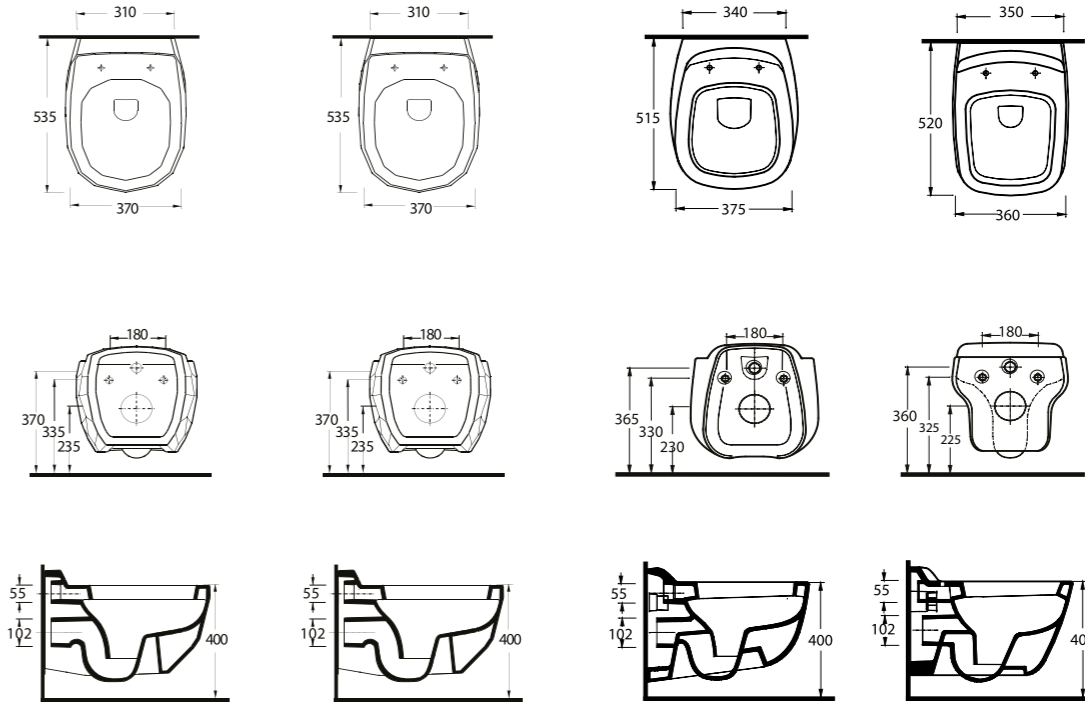

Aquasave Klozetler 6 Litre yerine 4 Litre su ile etkin temizlik sağlar.
Aquasave significantly reduces the water used in flushing from 6 to 4 liters.

Aquasave Klozetler 6 Litre yerine 4 Litre su ile etkin temizlik sağlar.
Aquasave significantly reduces the water used in flushing from 6 to 4 liters.