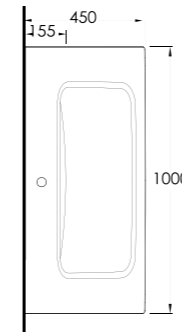

35021

Lagina
100 cm

İnce Bantlı
Yatay Sifonlu Lavabo
Mobilya uyumludur.
Slim Band Washbasin
compatible with bathroom
furnitures.