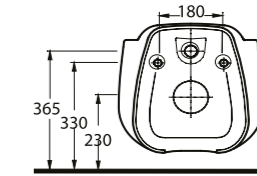

Asma Klozet
Gömme Rezervuar
uyumludur.
Wall-mounted WC
Compatible with concealed
cistern.