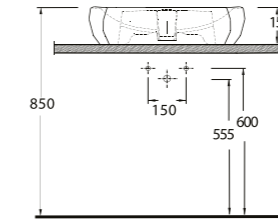

87601
Batarya Delikli Lavabo
Bowl Washbasin with Tap
Hole

87303
Asma Klozet
Wall-mounted WC

87601

Batarya Delikli Lavabo
Banyo Mobilyası
uyumludur.
Bowl Washbasin with
tap hole compatible with
bathroom furnitures.