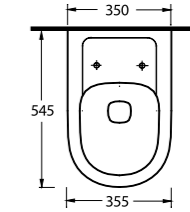

Asma Klozet
Gömme Rezervuar
uyumludur.
Wall - Mounted WC
compatible with concealed
cistern.