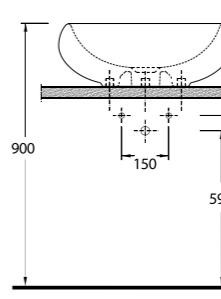

Lavabo
Banyo Mobilyası
uyumludur.
Washbasin
Compatible
with bathroom
furnitures.