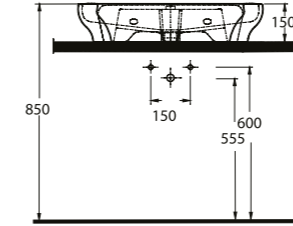

46711
Batarya Delikli Lavabo
Bowl washbasin with
tap hole

46701
Batarya Deliksiz Lavabo
Bowl washbasin without tap hole

46303
Asma Klozet
Wall-mounted
WC

46711

Batarya Delikli Lavabo
Banyo Mobilyası uyumludur.
Bowl Washbasin with
tap hole compatible with
bathroom furnitures.