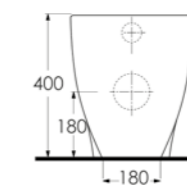

Aquasave Klozetler 6 Litre yerine 4 Litre su ile etkin temizlik sağlar.
Aquasave significantly reduces the water used in flushing from 6 to 4 liters.