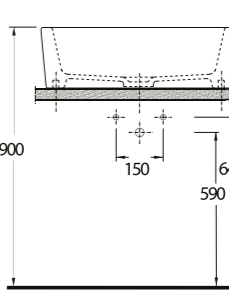

Lavabo
Banyo Mobilyası
uyumludur.
Washbasin
Compatible
with bathroom
furnitures.