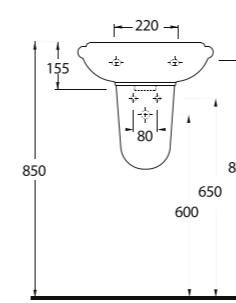

91501 Lissa

91451 Lissa

91351 Lissa

Oval Lavabo
10302 Yarım Ayak
uyumludur.
Oval Washbasin
Compatible with
10302 half
pedestal.

Oval Lavabo
10202 Yarım Ayak
uyumludur.
Oval Washbasin
Compatible with
10202 half
pedestal.

Oval Lavabo
10202 Yarım Ayak
uyumludur.
Oval Washbasin
Compatible with
10202 half pedestal.

Oval Lavabo
20202 Yarım Ayak
uyumludur.
Oval Washbasin
Compatible with
20202 half
pedestal.

Oval Lavabo
20202 Yarım Ayak
uyumludur.
Oval Washbasin
Compatible with
20202 half
pedestal.

Köşeli Lavabo
Cornered Washbasin

Köşeli Lavabo
Cornered Washbasin

Köşeli Lavabo
Cornered Washbasin