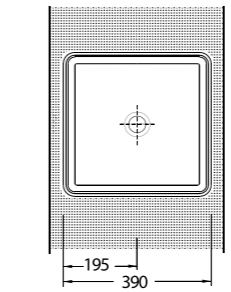

Lavabo
Banyo Mobilyası
uyumludur.
Washbasin
Compatible
with bathroom
furnitures.