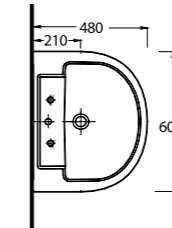

Lavabo
35102 Tam Ayak ve
78302 Yarım Ayak
uyumludur.
Washbasin compatible with
78302 half pedestal and
78102 full pedestal.

35403

Duvara Tam Dayalı Klozet
35104 Rezervuar
uyumludur.
Back to wall WC
compatible with 35104
cistern.