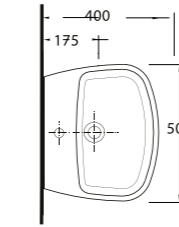

86511
Monoblok Asma Lavabo
Monoblock Wall-hung Washbasin

86303
Asma Klozet
Wall-mounted WC

86511

Monoblok Asma Lavabo
Monoblock Wall-hung
Washbasin

86303

Asma Klozet
Gömme Rezervuar
uyumludur.
Wall-mounted WC
Compatible
with concealed cistern.