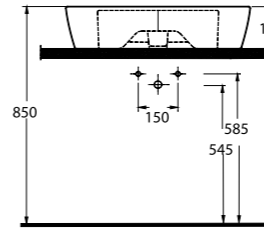

Batarya Delikli Lavabo
Banyo Mobilyası uyumludur.
Bowl Washbasin with
tap hole compatible with
bathroom furnitures.

36651