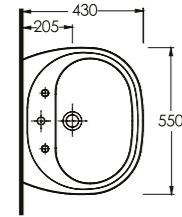

91501 Lissa

91451 Lissa

91351 Lissa

Oval Lavabo
10302 Yarım Ayak
uyumludur.
Oval Washbasin
Compatible with
10302 half
pedestal.

Oval Lavabo
10202 Yarım Ayak
uyumludur.
Oval Washbasin
Compatible with
10202 half
pedestal.

Oval Lavabo
10202 Yarım Ayak
uyumludur.
Oval Washbasin
Compatible with
10202 half pedestal.

Oval Lavabo
20202 Yarım Ayak
uyumludur.
Oval Washbasin
Compatible with
20202 half
pedestal.

Oval Lavabo
20202 Yarım Ayak
uyumludur.
Oval Washbasin
Compatible with
20202 half
pedestal.

Köşeli Lavabo
Cornered Washbasin

Köşeli Lavabo
Cornered Washbasin

Köşeli Lavabo
Cornered Washbasin