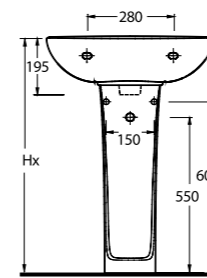

Lavabo
15102 Tam Ayak ve
16302 Yarım Ayak uyumludur.
Washbasin compatible with
16302 half pedestal and
15102 full pedestal.

aQuasave

Altın Çıkışlı Klozet
15104 Rezervuar
uyumludur.
Close coupled WC (S-Trap)
compatible with 15104
cistern.

Arkadan Çıkışlı Klozet
15104 Rezervuar uyumludur.
Close coupled WC (P-Trap)
compatible with 15104 cistern.