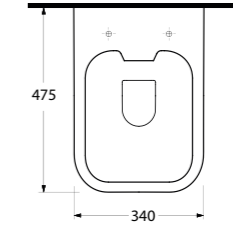

EGESTERILE

Lavabo ve klozetleri hijyenik özellik kazanmış ve bu özellik hem TSE laboratuvarlarının hem de tam donanımlı akredite laboratuvarlarca ispat edilmiştir. Sağlığımızı tehdit eden mikro canavarların karşı koruma sağlamakta anti-bakteriyel yüzeyler yaratmaktadır.

EGERIMLESS

aQuasave

Aquasave Klozetler 6 Litre yerine 4 Litre su ile etkin temizlik sağlar.
Aquasave significantly reduces the water used in flushing from 6 to 4 liters.