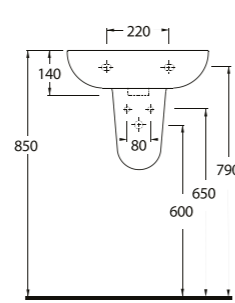

91501 Lissa

91451 Lissa

91351 Lissa

Oval Lavabo
10302 Yarım Ayak
uyumludur.
Oval Washbasin
Compatible with
10302 half
pedestal.

Oval Lavabo
10202 Yarım Ayak
uyumludur.
Oval Washbasin
Compatible with
10202 half
pedestal.

Oval Lavabo
10202 Yarım Ayak
uyumludur.
Oval Washbasin
Compatible with
10202 half pedestal.

Oval Lavabo
20202 Yarım Ayak
uyumludur.
Oval Washbasin
Compatible with
20202 half
pedestal.

Oval Lavabo
20202 Yarım Ayak
uyumludur.
Oval Washbasin
Compatible with
20202 half
pedestal.

Köşeli Lavabo
Cornered Washbasin

Köşeli Lavabo
Cornered Washbasin

Köşeli Lavabo
Cornered Washbasin