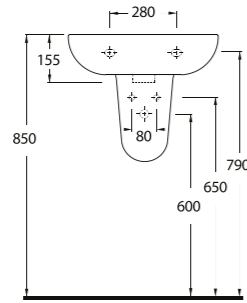

91501 Lissa

91451 Lissa

91351 Lissa

Oval Lavabo
10302 Yarım Ayak
uyumludur.
Oval Washbasin
Compatible with
10302 half
pedestal.

Oval Lavabo
10202 Yarım Ayak
uyumludur.
Oval Washbasin
Compatible with
10202 half
pedestal.

Oval Lavabo
10202 Yarım Ayak
uyumludur.
Oval Washbasin
Compatible with
10202 half pedestal.

Oval Lavabo
20202 Yarım Ayak
uyumludur.
Oval Washbasin
Compatible with
20202 half
pedestal.

Oval Lavabo
20202 Yarım Ayak
uyumludur.
Oval Washbasin
Compatible with
20202 half
pedestal.

Köşeli Lavabo
Cornered Washbasin

Köşeli Lavabo
Cornered Washbasin

Köşeli Lavabo
Cornered Washbasin