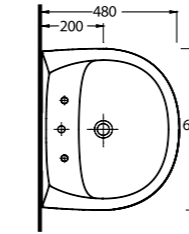

Lavabo
15102 Tam Ayak ve
16302 Yarım Ayak uyumludur.
Washbasin compatible with
16302 half pedestal and
15102 full pedestal.

aQuasave

Altın Çıkışlı Klozet
15104 Rezervuar
uyumludur.
Close coupled WC (S-Trap)
compatible with 15104
cistern.

Arkadan Çıkışlı Klozet
15104 Rezervuar uyumludur.
Close coupled WC (P-Trap)
compatible with 15104 cistern.