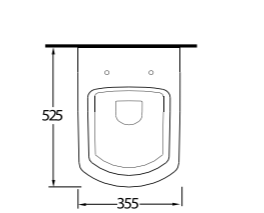

82353 Dropia

Kanalsız Asma Klozet
Gömme Rezervuar
uyumludur.
Rimless Wall-mounted WC
compatible with
concealed cistern.