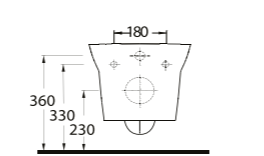

82353 Dropia

Kanalsız Asma Klozet
Gömme Rezervuar
uyumludur.
Rimless Wall-mounted WC
compatible with
concealed cistern.