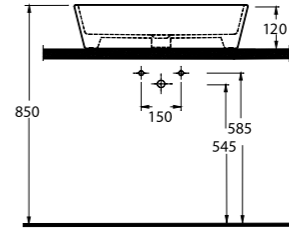

Batarya Deliksiz Lavabo
Banyo Mobilyası
uyumludur.
Bowl Washbasin
compatible with bathroom
furnitures.

36401