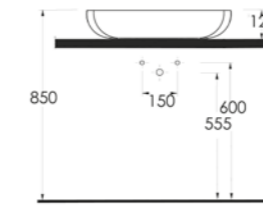

Aquasave Klozetler 6 Litre yerine 4 Litre su ile etkin temizlik sağlar.
Aquasave significantly reduces the water used in flushing from 6 to 4 liters.