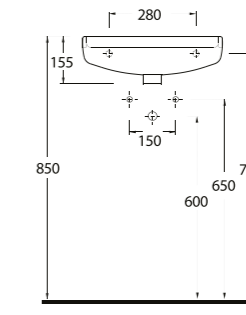

91501 Lissa

91451 Lissa

91351 Lissa

Oval Lavabo
10302 Yarım Ayak
uyumludur.
Oval Washbasin
Compatible with
10302 half
pedestal.

Oval Lavabo
10202 Yarım Ayak
uyumludur.
Oval Washbasin
Compatible with
10202 half
pedestal.

Oval Lavabo
10202 Yarım Ayak
uyumludur.
Oval Washbasin
Compatible with
10202 half pedestal.

Oval Lavabo
20202 Yarım Ayak
uyumludur.
Oval Washbasin
Compatible with
20202 half
pedestal.

Oval Lavabo
20202 Yarım Ayak
uyumludur.
Oval Washbasin
Compatible with
20202 half
pedestal.

Köşeli Lavabo
Cornered Washbasin

Köşeli Lavabo
Cornered Washbasin

Köşeli Lavabo
Cornered Washbasin