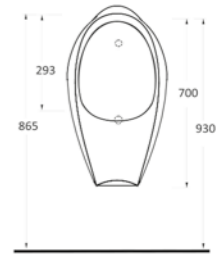

Aquasave Klozetler 6 Litre yerine 4 Litre su ile etkin temizlik sağlar.
Aquasave significantly reduces the water used in flushing from 6 to 4 liters.