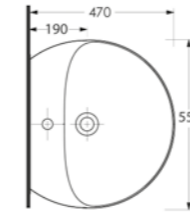

Aquasave Klozetler 6 Litre yerine 4 Litre su ile etkin temizlik sağlar.
Aquasave significantly reduces the water used in flushing from 6 to 4 liters.