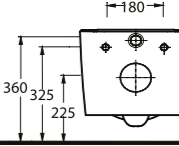

Asma Klozet
Gömme Rezervuar
uyumludur.
Wall-mounted WC
compatible with
concealed cistern.