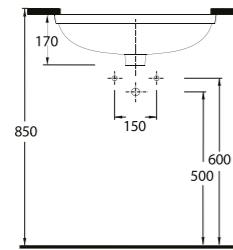

93501 Pınara

Dikdörtgen
Tezgah Altı Lavabo
51 x 40,5 cm
Rectangular
Undercounter
Washbasin