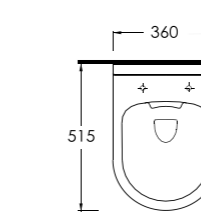

82323 Dropia

Asma Klozet
Gömme Rezervuar
uyumludur.
Wall-mounted WC
compatible with
concealed cistern.