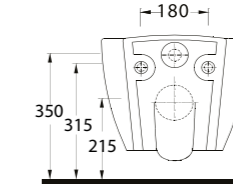

86511
Monoblok Asma Lavabo
Monoblock Wall-hung Washbasin

86303
Asma Klozet
Wall-mounted WC

86511

Monoblok Asma Lavabo
Monoblock Wall-hung
Washbasin

86303

Asma Klozet
Gömme Rezervuar
uyumludur.
Wall-mounted WC
Compatible
with concealed cistern.