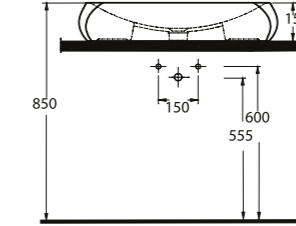

Batarya Deliksiz Lavabo
Banyo Mobilyası
uyumludur.
Bowl Washbasin without
tap hole compatible with
bathroom furnitures.

56303