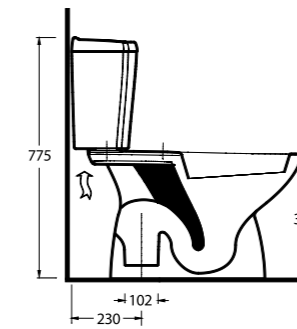

Lavabo
15102 Tam Ayak ve
16302 Yarım Ayak uyumludur.
Washbasin compatible with
16302 half pedestal and
15102 full pedestal.

aQuasave

Altın Çıkışlı Klozet
15104 Rezervuar
uyumludur.
Close coupled WC (S-Trap)
compatible with 15104
cistern.

Arkadan Çıkışlı Klozet
15104 Rezervuar uyumludur.
Close coupled WC (P-Trap)
compatible with 15104 cistern.