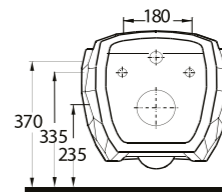

Asma Klozet
Gömme Rezervuar
uyumludur.
Wall-mounted WC
compatible
with concealed cistern.