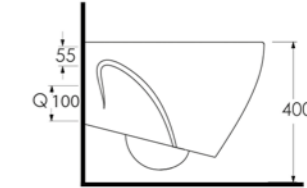

Aquasave Klozetler 6 Litre yerine 4 Litre su ile etkin temizlik sağlar.
Aquasave significantly reduces the water used in flushing from 6 to 4 liters.