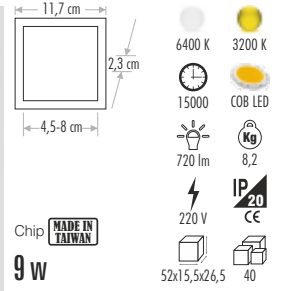

CT-5656 PLUS LED PANEL ARMATÜR 40,00 ₺