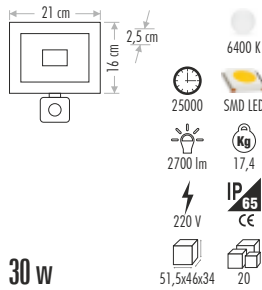

CT-4653 SENSÖRLÜ SLİM LED PROJEKTÖR 185,00 ₺