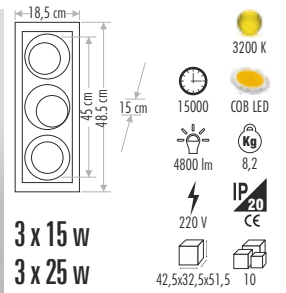

CT-5505 HALOSPOT LED ARMATÜR
3x15 335,00 ₺
3x25 395,00 ₺
BOŞ KASA 80,00 ₺