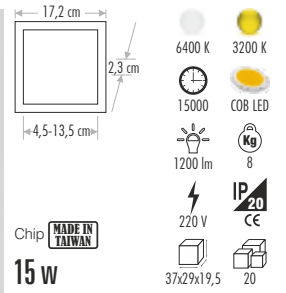

CT-5657 PLUS LED PANEL ARMATÜR 60,00 ₺