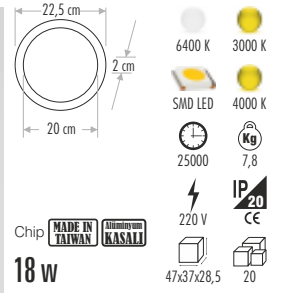

CT-5149 8" PANEL LED ARMATÜR 45,00 ₺
YEDEK DRIVER 8,00 ₺