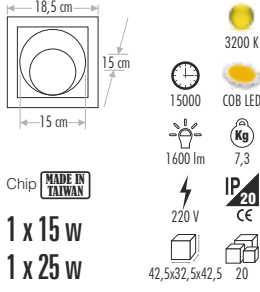

HALOSPOT ARMATÜRLER

CT-5500 HALOSPOT LED ARMATÜR
1x15 125,00 ₺
1x25 145,00 ₺
BOŞ KASA 40,00 ₺