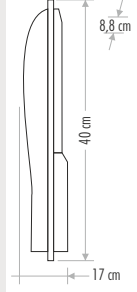

CT-4681 70 watt SOKAK ARMATÜRÜ 310,00 ₺