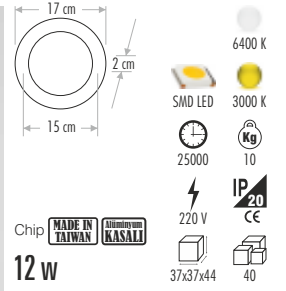

CT-5147 5" PANEL LED ARMATÜR 36,00 ₺
YEDEK DRIVER 7,00 ₺