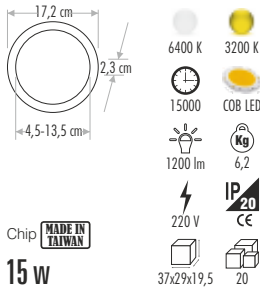

CT-5657 PLUS LED PANEL ARMATÜR 60,00 ₺