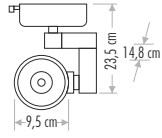

LEDLİ RAY ARMATÜRLER MONOFAZE SOKETLİ

CT-5324 VEGA 160,00 ₺
YEDEK CHIP 38,00 ₺
YEDEK DRIVER 15,00 ₺

5 YIL GARANTİ

- 6400 K 3200 K
- 30000 COB LED
- 2600 lm 8,9 Kg
- 220 V IP20 CE
- Chip 360 MADE IN TAIWAN
- 32 w 39,5x26x55 10

CT-5325 ALYA 160,00 ₺
YEDEK CHIP 38,00 ₺
YEDEK DRIVER 15,00 ₺

5 YIL GARANTİ

- 6400 K 3200 K
- 30000 COB LED
- 2600 lm 8,9 Kg
- 220 V IP20 CE
- Chip 360 MADE IN TAIWAN
- 32 w 39,5x26x55 10

CT-5334 CASTOR 145,00 ₺
YEDEK CHIP 38,00 ₺
YEDEK DRIVER 15,00 ₺

5 YIL GARANTİ

- 6400 K 3200 K
- 15000 COB LED
- 2400 lm 8,7 Kg
- 220 V IP20 CE
- Chip 360 MADE IN TAIWAN
- 30 w 64,5x24,5x28 12

CT-5333 CAPELLA 145,00 ₺
YEDEK CHIP 38,00 ₺
YEDEK DRIVER 15,00 ₺

5 YIL GARANTİ

- 6400 K 3200 K
- 15000 COB LED
- 2400 lm 8,7 Kg
- 220 V IP20 CE
- Chip 360 MADE IN TAIWAN
- 30 w 64,5x24,5x28 12

CT-5422 EFES 180,00 ₺
Yeni

Chip MADE IN TAIWAN 15 w

- 6400 3200
- 15000 SMD LED
- 1200 lm 12 Kg
- 220 V IP20 CE
- 52,5x23x23 20

CT-5421 FOÇA 85,00 ₺
Yeni

Chip MADE IN TAIWAN 15 w

- G-10
- 12 Kg
- 220 V IP20 CE
- 54,5x23x23 20

CT-5420 BERGAMA 125,00 ₺
Yeni

Chip MADE IN TAIWAN 15 w

- G-10
- 14 Kg
- 220 V IP20 CE
- 52x22x31 20