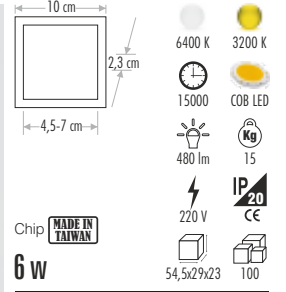

CT-5655 PLUS LED PANEL ARMATÜR 33,00 ₺