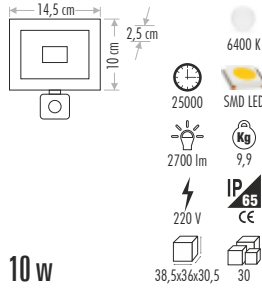

ULTRA SLIM LEDLİ PROJEKTÖRLER VE PENDANTE ARMATÜRLER

CT-4651 SENSÖRLÜ SLİM LED PROJEKTÖR 125,00 ₺