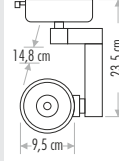

LEDLİ RAY ARMATÜRLER MONOFAZE SOKETLİ

CT-5324 VEGA 160,00 ₺
YEDEK CHIP 38,00 ₺
YEDEK DRIVER 15,00 ₺

5 YIL GARANTİ

- 6400 K 3200 K
- 30000 COB LED
- 2600 lm 8,9 Kg
- 220 V IP20 CE
- Chip 360 MADE IN TAIWAN
- 32 w 39,5x26x55 10

CT-5325 ALYA 160,00 ₺
YEDEK CHIP 38,00 ₺
YEDEK DRIVER 15,00 ₺

5 YIL GARANTİ

- 6400 K 3200 K
- 30000 COB LED
- 2600 lm 8,9 Kg
- 220 V IP20 CE
- Chip 360 MADE IN TAIWAN
- 32 w 39,5x26x55 10

CT-5334 CASTOR 145,00 ₺
YEDEK CHIP 38,00 ₺
YEDEK DRIVER 15,00 ₺

5 YIL GARANTİ

- 6400 K 3200 K
- 15000 COB LED
- 2400 lm 8,7 Kg
- 220 V IP20 CE
- Chip 360 MADE IN TAIWAN
- 30 w 64,5x24,5x28 12

CT-5333 CAPELLA 145,00 ₺
YEDEK CHIP 38,00 ₺
YEDEK DRIVER 15,00 ₺

5 YIL GARANTİ

- 6400 K 3200 K
- 15000 COB LED
- 2400 lm 8,7 Kg
- 220 V IP20 CE
- Chip 360 MADE IN TAIWAN
- 30 w 64,5x24,5x28 12

CT-5422 EFES 180,00 ₺
Yeni

Chip MADE IN TAIWAN 15 w

- 6400 3200
- 15000 SMD LED
- 1200 lm 12 Kg
- 220 V IP20 CE
- 52,5x23x23 20

CT-5421 FOÇA 85,00 ₺
Yeni

Chip MADE IN TAIWAN 15 w

- G-10
- 12 Kg
- 220 V IP20 CE
- 54,5x23x23 20

CT-5420 BERGAMA 125,00 ₺
Yeni

Chip MADE IN TAIWAN 15 w

- G-10
- 14 Kg
- 220 V IP20 CE
- 52x22x31 20