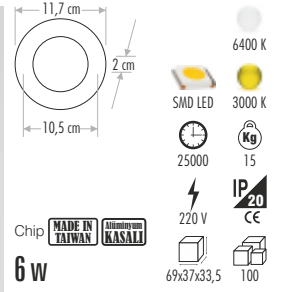

CT-5145 3" PANEL LED ARMATÜR 24,00 ₺
YEDEK DRIVER 6,00 ₺