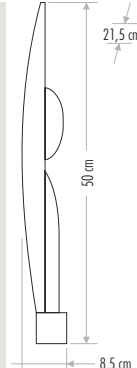

CT-4622 50 watt SOKAK ARMATÜRÜ 430,00 ₺