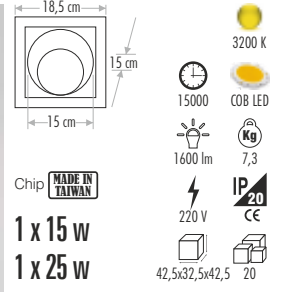

CT-5503 HALOSPOT LED ARMATÜR
1x15 125,00 ₺
1x25 145,00 ₺
BOŞ KASA 40,00 ₺