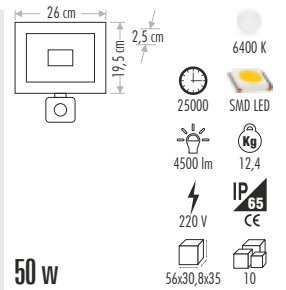

CT-4654 SENSÖRLÜ SLİM LED PROJEKTÖR 230,00 ₺