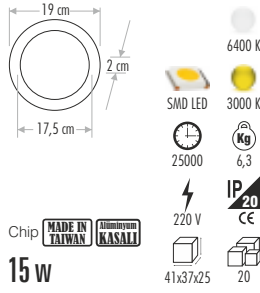

CT-5148 6" PANEL LED ARMATÜR 42,00 ₺
YEDEK DRIVER 8,00 ₺