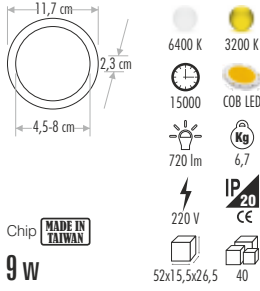

CT-5646 PLUS LED PANEL ARMATÜR 35,00 ₺

CT-5656 PLUS LED PANEL ARMATÜR 40,00 ₺