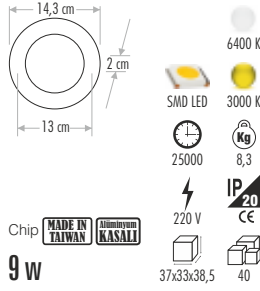

CT-5146 4" PANEL LED ARMATÜR 31,00 ₺
YEDEK DRIVER 7,00 ₺