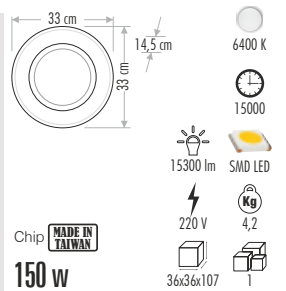

CT-4686 150 watt PENDANTE 750,00 ₺