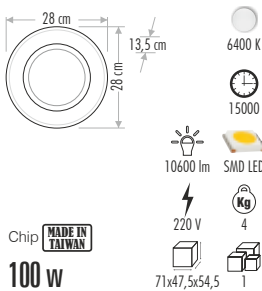

CT-4685 100 watt PENDANTE 500,00 ₺