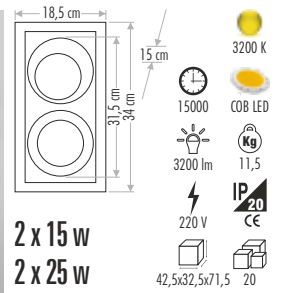

CT-5504 HALOSPOT LED ARMATÜR
2x15 230,00 ₺
2x25 270,00 ₺
BOŞ KASA 60,00 ₺