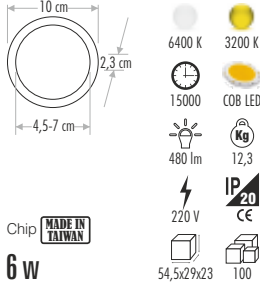

CT-5655 PLUS LED PANEL ARMATÜR 33,00 ₺