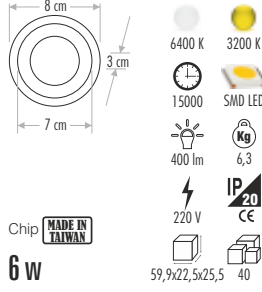

CAMLI LED PANELLER

CT-5181 2" CAMLI PANEL 35,00 ₺