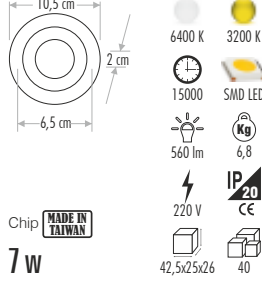

OKYANUS LED PANELLER

CT-5120 2" OKYANUS 40,00 ₺