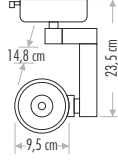

LEDLİ RAY ARMATÜRLER MONOFAZE SOKETLİ

CT-5324 VEGA 160,00 ₺
YEDEK CHIP 38,00 ₺
YEDEK DRIVER 15,00 ₺

5 YIL GARANTİ

- 6400 K 3200 K
- 30000 COB LED
- 2600 lm 8,9 Kg
- 220 V IP20 CE
- Chip 360 MADE IN TAIWAN
- 32 w 39,5x26x55 10

CT-5325 ALYA 160,00 ₺
YEDEK CHIP 38,00 ₺
YEDEK DRIVER 15,00 ₺

5 YIL GARANTİ

- 6400 K 3200 K
- 30000 COB LED
- 2600 lm 8,9 Kg
- 220 V IP20 CE
- Chip 360 MADE IN TAIWAN
- 32 w 39,5x26x55 10

CT-5334 CASTOR 145,00 ₺
YEDEK CHIP 38,00 ₺
YEDEK DRIVER 15,00 ₺

5 YIL GARANTİ

- 6400 K 3200 K
- 15000 COB LED
- 2400 lm 8,7 Kg
- 220 V IP20 CE
- Chip 360 MADE IN TAIWAN
- 30 w 64,5x24,5x28 12

CT-5333 CAPELLA 145,00 ₺
YEDEK CHIP 38,00 ₺
YEDEK DRIVER 15,00 ₺

5 YIL GARANTİ

- 6400 K 3200 K
- 15000 COB LED
- 2400 lm 8,7 Kg
- 220 V IP20 CE
- Chip 360 MADE IN TAIWAN
- 30 w 64,5x24,5x28 12

CT-5422 EFES 180,00 ₺
Yeni

Chip MADE IN TAIWAN 15 w

- 6400 3200
- 15000 SMD LED
- 1200 lm 12 Kg
- 220 V IP20 CE
- 52,5x23x23 20

CT-5421 FOÇA 85,00 ₺
Yeni

Chip MADE IN TAIWAN 15 w

- G-10
- 12 Kg
- 220 V IP20 CE
- 54,5x23x23 20

CT-5420 BERGAMA 125,00 ₺
Yeni

Chip MADE IN TAIWAN 15 w

- G-10
- 14 Kg
- 220 V IP20 CE
- 52x22x31 20