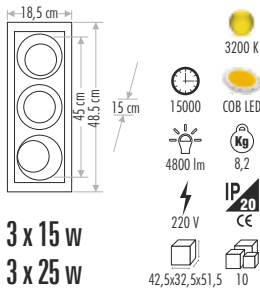

CT-5502 HALOSPOT LED ARMATÜR
3x15 335,00 ₺
3x25 395,00 ₺
BOŞ KASA 80,00 ₺