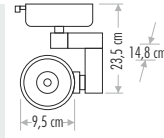

LEDLİ RAY ARMATÜRLER MONOFAZE SOKETLİ

CT-5324 VEGA 160,00 ₺
YEDEK CHIP 38,00 ₺
YEDEK DRIVER 15,00 ₺

5 YIL GARANTİ

- 6400 K 3200 K
- 30000 COB LED
- 2600 lm 8,9 Kg
- 220 V IP20 CE
- Chip 360 MADE IN TAIWAN
- 32 w 39,5x26x55 10

CT-5325 ALYA 160,00 ₺
YEDEK CHIP 38,00 ₺
YEDEK DRIVER 15,00 ₺

5 YIL GARANTİ

- 6400 K 3200 K
- 30000 COB LED
- 2600 lm 8,9 Kg
- 220 V IP20 CE
- Chip 360 MADE IN TAIWAN
- 32 w 39,5x26x55 10

CT-5334 CASTOR 145,00 ₺
YEDEK CHIP 38,00 ₺
YEDEK DRIVER 15,00 ₺

5 YIL GARANTİ

- 6400 K 3200 K
- 15000 COB LED
- 2400 lm 8,7 Kg
- 220 V IP20 CE
- Chip 360 MADE IN TAIWAN
- 30 w 64,5x24,5x28 12

CT-5333 CAPELLA 145,00 ₺
YEDEK CHIP 38,00 ₺
YEDEK DRIVER 15,00 ₺

5 YIL GARANTİ

- 6400 K 3200 K
- 15000 COB LED
- 2400 lm 8,7 Kg
- 220 V IP20 CE
- Chip 360 MADE IN TAIWAN
- 30 w 64,5x24,5x28 12

CT-5422 EFES 180,00 ₺
Yeni

Chip MADE IN TAIWAN 15 w

- 6400 3200
- 15000 SMD LED
- 1200 lm 12 Kg
- 220 V IP20 CE
- 52,5x23x23 20

CT-5421 FOÇA 85,00 ₺
Yeni

Chip MADE IN TAIWAN 15 w

- G-10
- 12 Kg
- 220 V IP20 CE
- 54,5x23x23 20

CT-5420 BERGAMA 125,00 ₺
Yeni

Chip MADE IN TAIWAN 15 w

- G-10
- 14 Kg
- 220 V IP20 CE
- 52x22x31 20