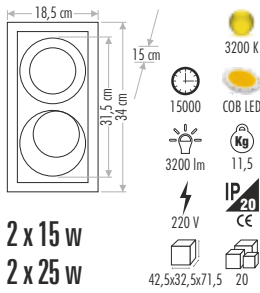

CT-5501 HALOSPOT LED ARMATÜR
2x15 230,00 ₺
2x25 270,00 ₺
BOŞ KASA 60,00 ₺