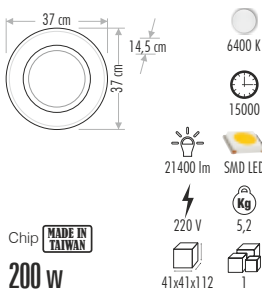

CT-4687 200 watt PENDANTE 950,00 ₺