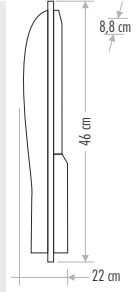

CT-4682 120 watt SOKAK ARMATÜRÜ

500,00 ₺