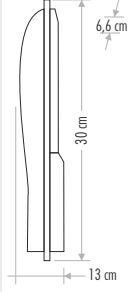

SOKAK ARMATÜRLERİ

CT-4680 30 watt SOKAK ARMATÜRÜ 160,00 ₺