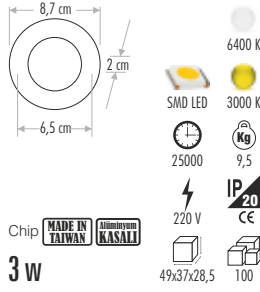

SLIM LED PANEL ARMATÜRLER (%100 ALÜMİNYUM)

CT-5144 2" PANEL LED ARMATÜR 18,50 ₺
YEDEK DRIVER 5,00 ₺