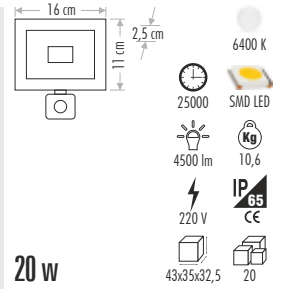

CT-4652 SENSÖRLÜ SLİM LED PROJEKTÖR 145,00 ₺