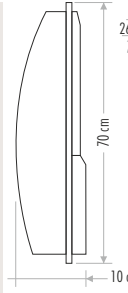

CT-4625 30 watt SOKAK ARMATÜRÜ 340,00 ₺